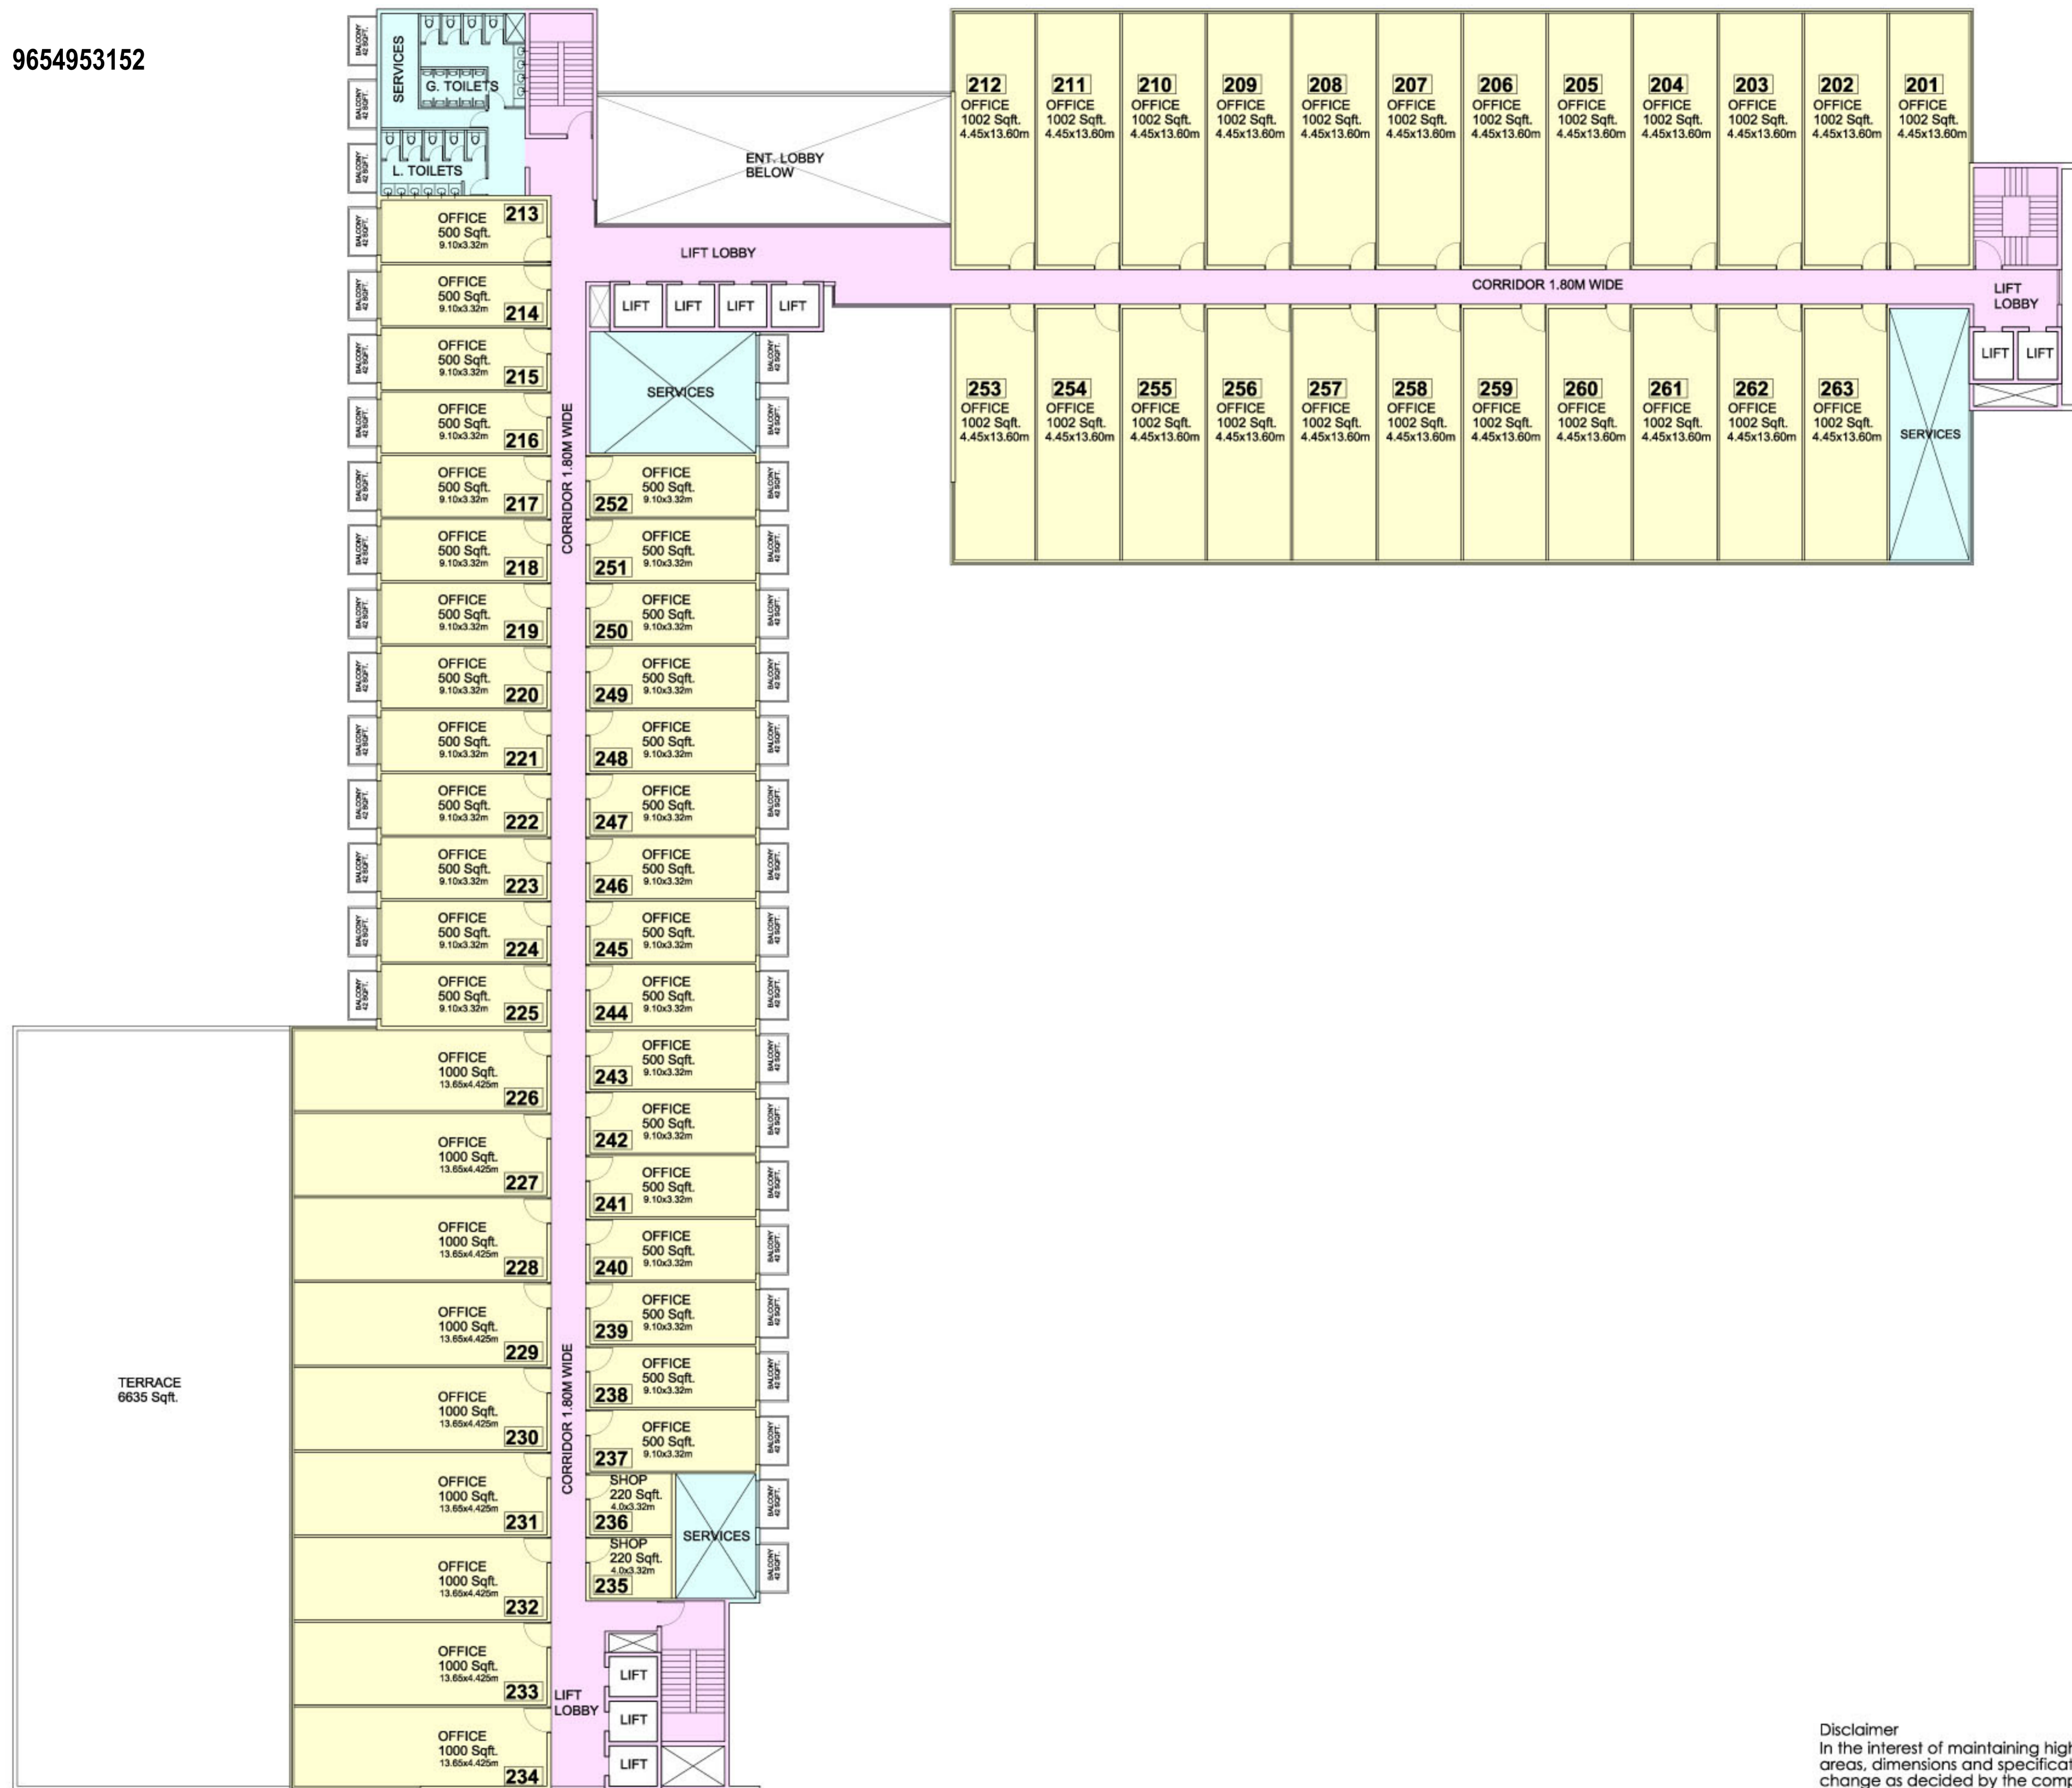

9654953152

Disclaimer  
In the interest of maintaining high standards, all floor plans layout plans, areas, dimensions and specifications are indicative and are subject to change as decided by the company or by any competent authority.

EMPIRE AT SECTOR-62 GURGOAN

BLOCK- C & D  
2ND FLOOR PLAN

DT: 17\_12\_08

DEVELOPERS:

JMD LTD.

ARCHITECTS :

PRADEEP SHARMA  
ARCHITECTS PVT. LTD.